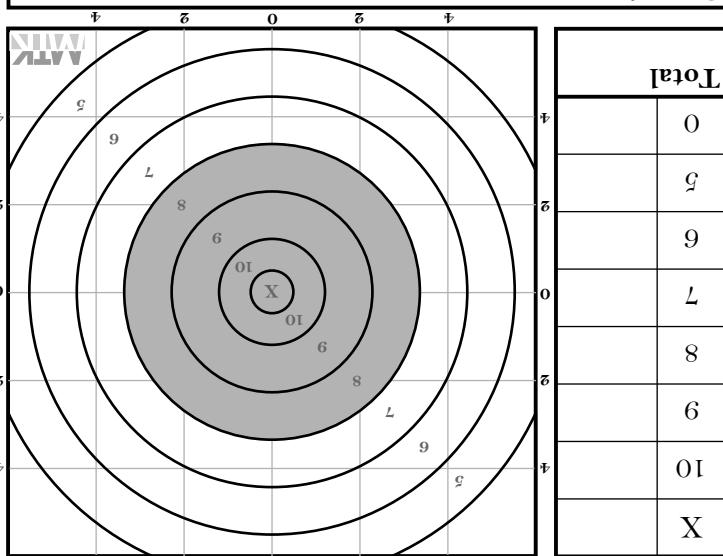

Elevation	Correct	Windage	Correct

Wind Direction 	Sight Picture 	Light Direction
MPH | Mirage:		Temperature:

300 Yard Rapid Fire

Remarks