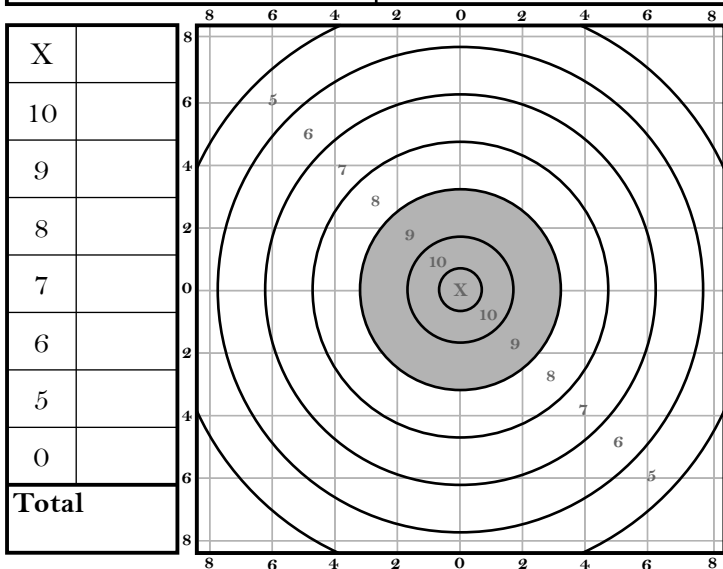

# 200 Yard Rapid Fire

<b>Wind Direction</b> 	<b>Sight Picture</b> 	<b>Light Direction</b> 
MPH   Mirage:		Temperature:

<b>Elevation</b>	Correct	<b>Windage</b>	Correct
------------------	---------	----------------	---------