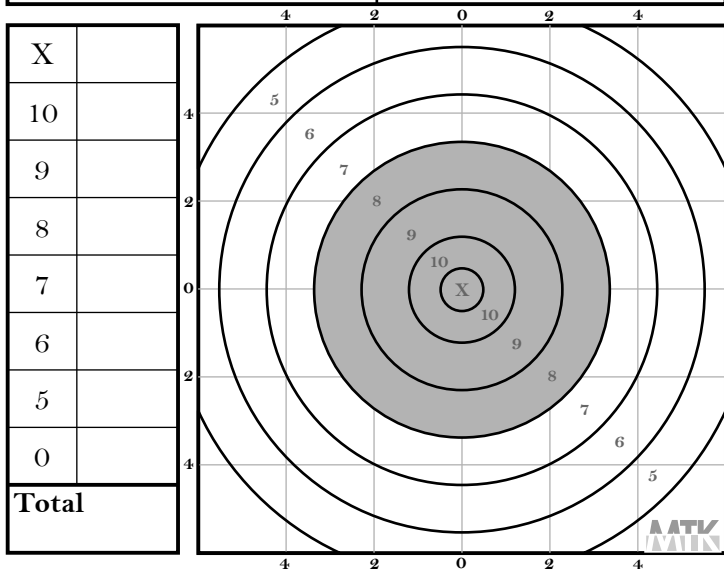

Total	
Remarks	

Remarks