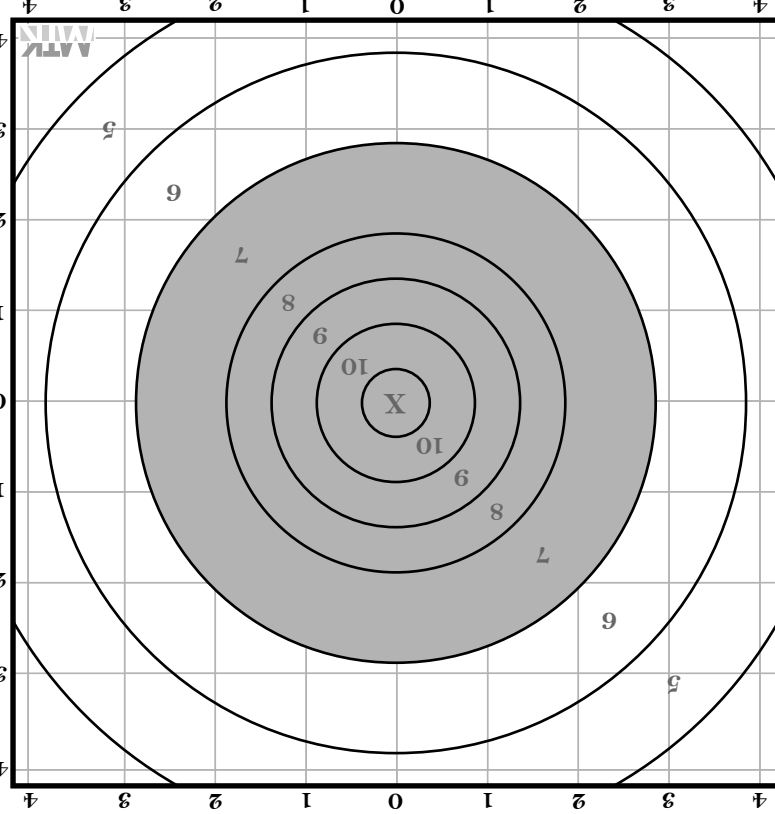

600 Yard Slow Fire

Wind Direction 	Sight Picture 	Light Direction 
MPH Mirage:		Temperature:

Elevation	Correct	Windage	Correct
------------------	---------	----------------	---------

	S1	S2	1	2	3	4	5	6	7	8	9	10
Elevation												
Windage												
Call												
Value												
	11	12	13	14	15	16	17	18	19	20		
Elevation												
Windage												
Call												
Value												

Total Score

Remarks

Remarks

Total Score

	S1	S2	1	2	3	4	5	6	7	8	9	10
Elevation												
Windage												
Call												
Value												
	11	12	13	14	15	16	17	18	19	20		
Elevation												
Windage												
Call												
Value												