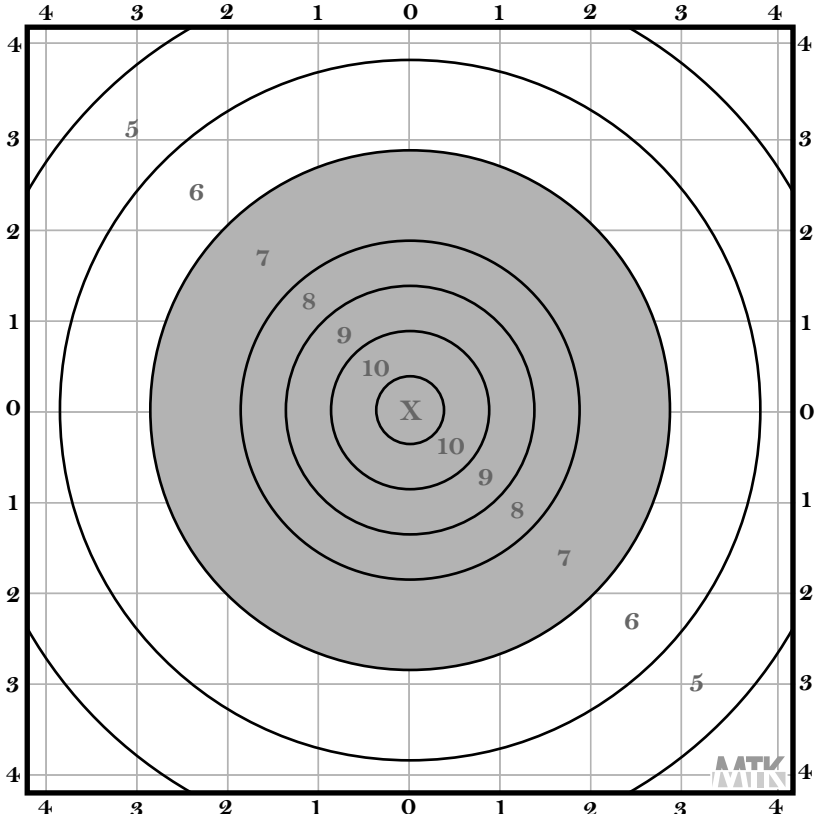

600 Yard Slow Fire

Wind Direction 	Sight Picture 	Light Direction 
MPH Mirage:		Temperature:

Elevation	Correct	Windage	Correct
------------------	---------	----------------	---------

	S1	S2	1	2	3	4	5	6	7	8	9	10
Elevation												
Windage												
Call												
Value												
	11	12	13	14	15	16	17	18	19	20		
Elevation												
Windage												
Call												
Value												

Total Score

Remarks

Remarks

Total Score

	S1	S2	1	2	3	4	5	6	7	8	9	10
Elevation												
Windage												
Call												
Value												
	11	12	13	14	15	16	17	18	19	20		
Elevation												
Windage												
Call												
Value												